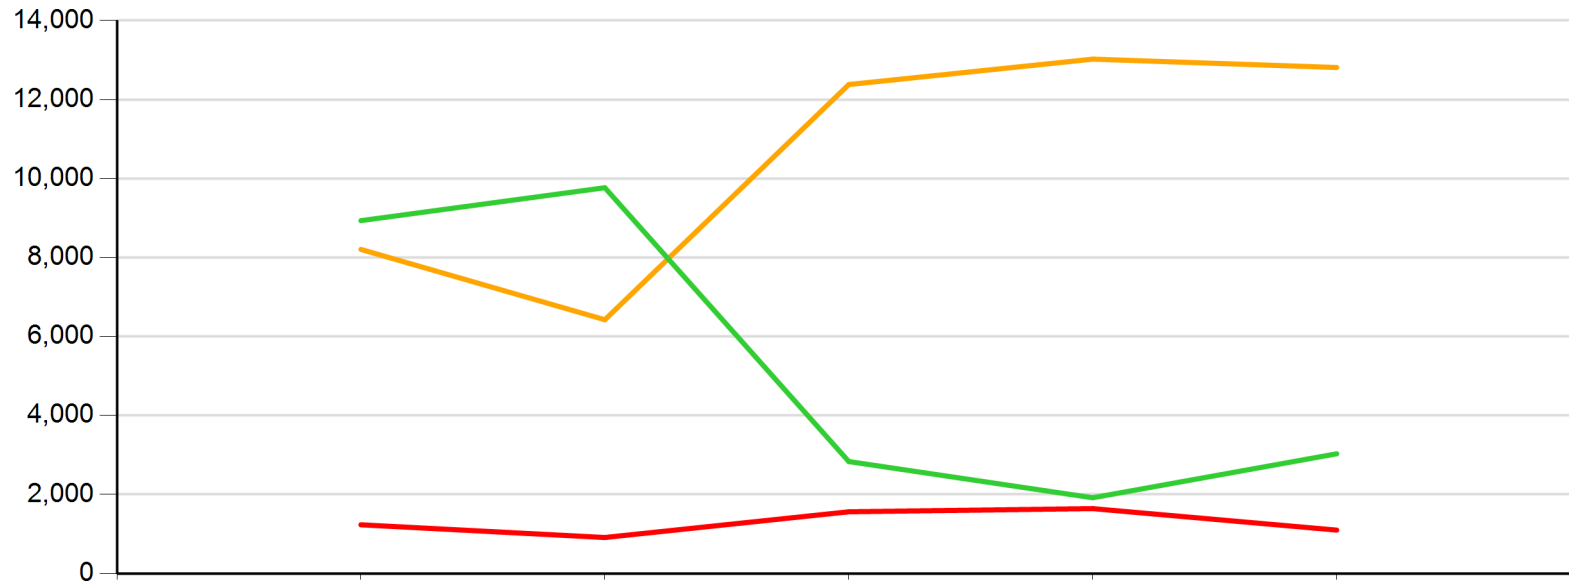

Academic Year by Developmental English Status - Line Graph

	Developmental English	2019-2020	2020-2021	2021-2022	2022-2023	2023-2024
Red	Yes	1,231	910	1,561	1,641	1,097
Orange	No	8,205	6,424	12,381	13,024	12,812
Light Green	Unknown	8,934	9,768	2,833	1,916	3,030