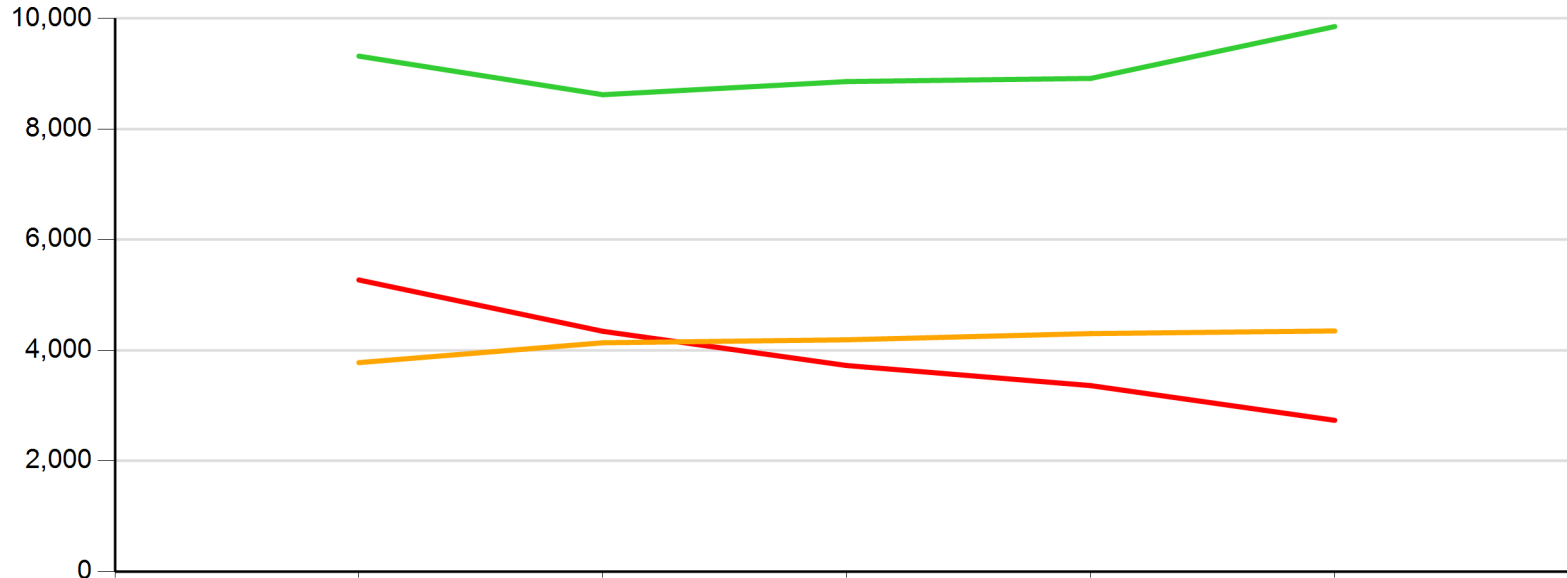

Academic Year by Developmental Math Status - Line Graph

	Developmental Math	2019-2020	2020-2021	2021-2022	2022-2023	2023-2024
Red	Yes	5,272	4,343	3,724	3,361	2,733
Orange	No	3,777	4,136	4,190	4,302	4,350
Light Green	Unknown	9,321	8,623	8,861	8,918	9,856