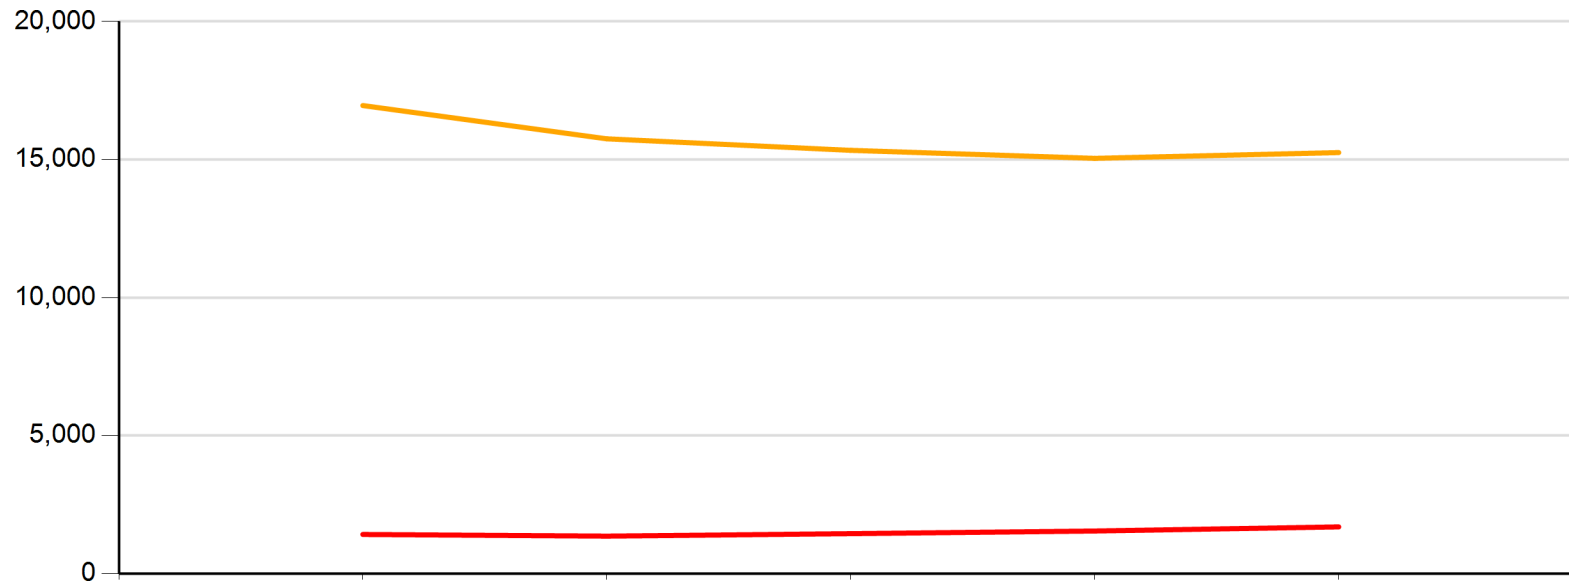

Academic Year by Disabled Status - Line Graph

	Disabled Status	2019-2020	2020-2021	2021-2022	2022-2023	2023-2024
Red	Disabled	1,413	1,351	1,442	1,537	1,686
Orange	Not Disabled	16,957	15,751	15,333	15,044	15,253