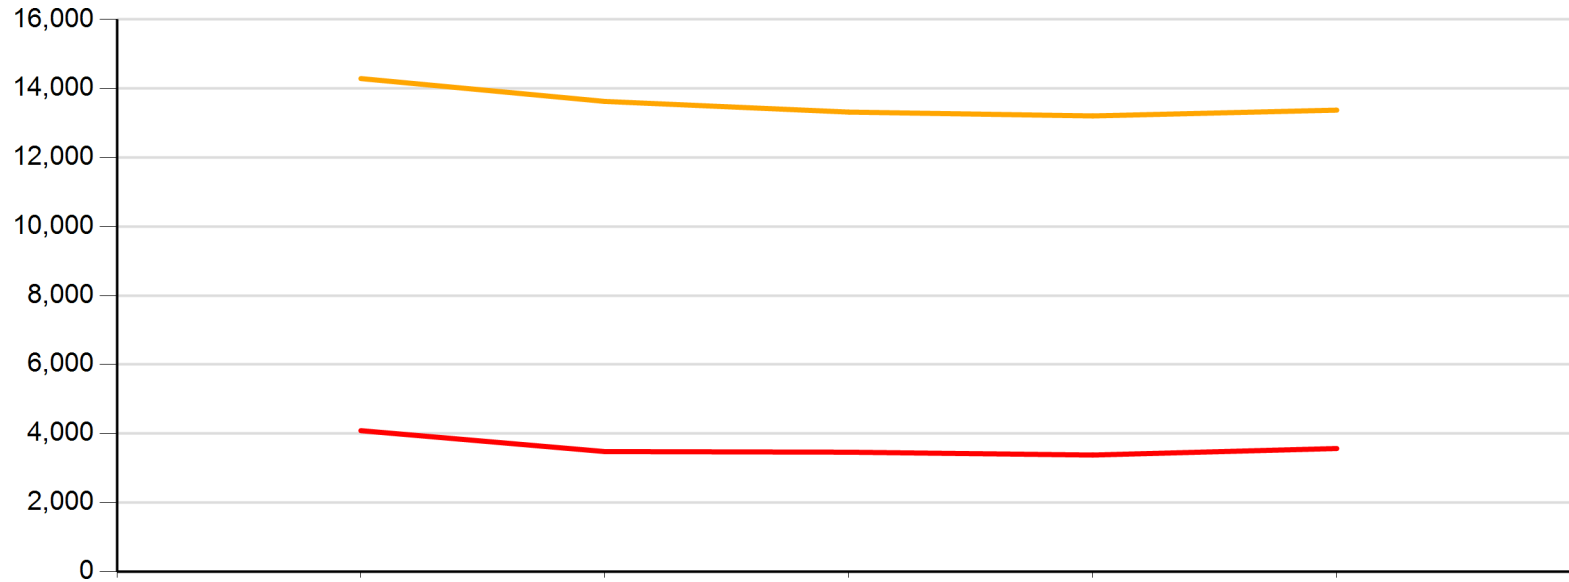

Academic Year by Full Time-Part Time - Line Graph

		2019-2020	2020-2021	2021-2022	2022-2023	2023-2024
Red	Full Time	4,081	3,475	3,457	3,375	3,564
Orange	Part Time	14,289	13,627	13,318	13,206	13,375