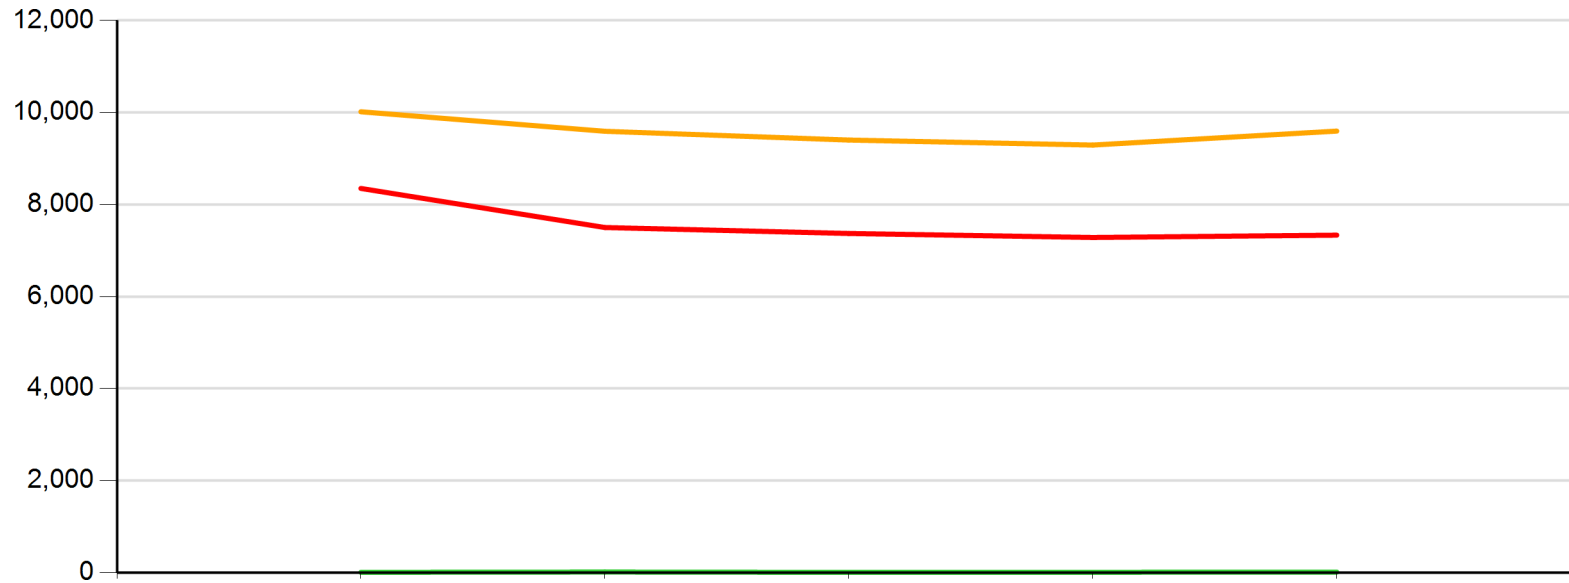

### Academic Year by Gender - Line Graph

		2019-2020	2020-2021	2021-2022	2022-2023	2023-2024
Red	Male	8,350	7,500	7,371	7,284	7,334
Orange	Female	10,017	9,593	9,402	9,293	9,597
Light Green	Unknown	3	9	2	4	8