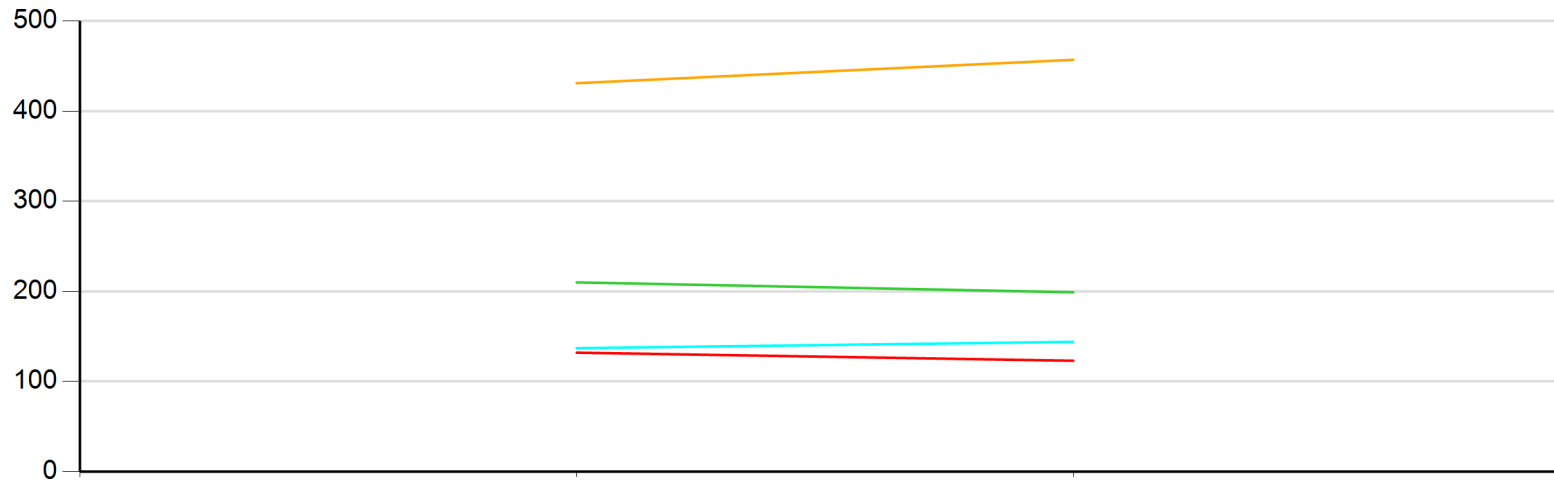

Academic Year by Kirkwood Location - High School - Line Graph

	Kirkwood Location	2022-2023	2023-2024
Red	Benton Community High School	132	123
Orange	Linn Mar High School	431	457
Light Green	Jefferson High School	210	199
Light Blue	Vinton-Shellsburg High School	137	144