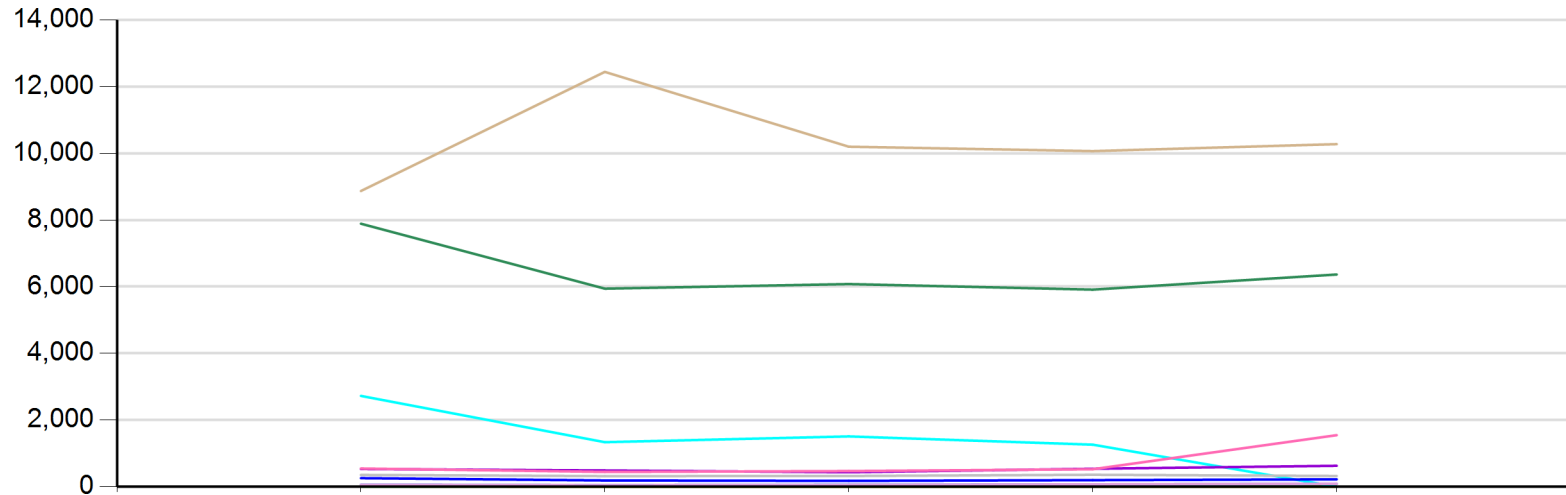

Academic Year by Kirkwood Location - Line Graph

	Kirkwood Location	2019-2020	2020-2021	2021-2022	2022-2023	2023-2024
Red	Belle Plaine Tippie-Mansfield Center	12	0	0	0	0
Orange	Benton County Center	42	0	0	19	0
Light Green	Cedar County Center	1	0	0	0	0
Dark Green	Main Campus	7,889	5,940	6,079	5,911	6,365
Light Blue	Iowa City Campus	2,724	1,335	1,509	1,261	0
Blue	Iowa County Center	62	51	60	67	85
Light Purple	Kirkwood CE Training Center	57	48	54	71	88
Purple	Kirkwood RC Linn County	531	487	434	538	627
Pink	Kirkwood RC Univ. of Iowa	546	443	469	524	1,546
Gray	Monticello Center JREC	353	317	321	358	322
Beige	Online	8,869	12,443	10,198	10,066	10,275
Royal Blue	Washington County RC	257	187	175	197	221