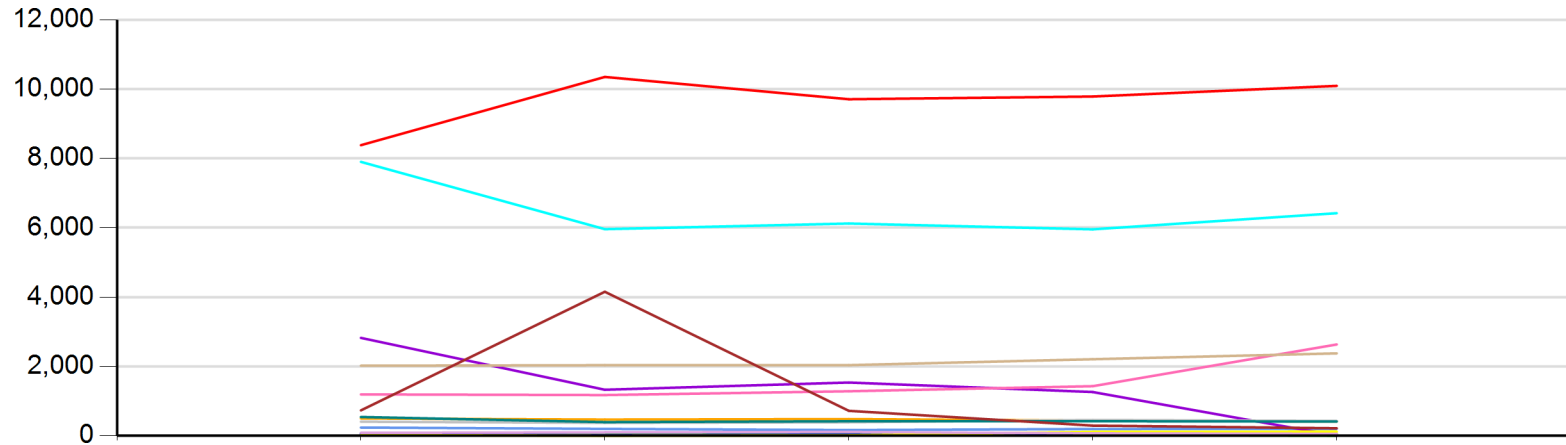

Academic Year by Location Code - Line Graph

	Location Code	2019-2020	2020-2021	2021-2022	2022-2023	2023-2024
Red	AT - Online	8,385	10,355	9,711	9,790	10,097
Orange	BN - Benton County	499	466	481	434	412
Light Green	BP - Belle Plaine	28	18	16	28	0
Dark Green	CD - Cedar County	68	68	52	48	51
Light Blue	CR - Cedar Rapids - Main Campus	7,904	5,961	6,124	5,957	6,422
Blue	IA - Iowa County	236	197	163	194	199
Purple	IC - Iowa City Campus	2,824	1,327	1,535	1,261	0
Pink	JH - Johnson County	1,192	1,173	1,283	1,430	2,634
Gray	JN - Jones County	405	372	389	454	426
Beige	LN - Linn County	2021	2,036	2,037	2,208	2,377
Royal Blue	OD - Out of District	46	9	23	18	19
Yellow	SA - Study Abroad	20	0	10	112	117
Teal	WA - Washington County	540	392	418	419	409
Brown	WL - WebLive/Zoom	731	4,155	718	292	215
Light Purple	FL - FlexForward	84	98	109	67	54