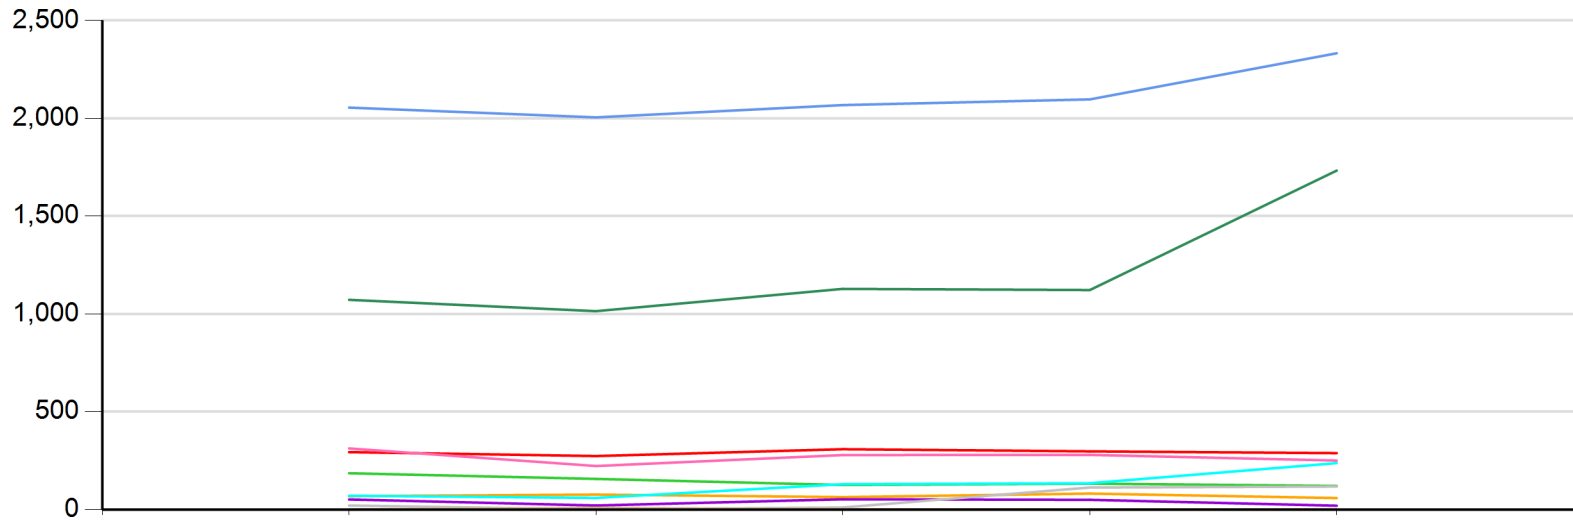

Academic Year by Other Location - Line Graph

	Other Location	2019-2020	2020-2021	2021-2022	2022-2023	2023-2024
Red	Benton County Other	293	273	308	297	288
Orange	Cedar County Other	68	76	63	81	58
Light Green	Iowa County Other	185	156	125	132	120
Dark Green	Johnson County Other	1,072	1,014	1,128	1,122	1,733
Light Blue	Jones County Other	70	59	129	134	237
Blue	Linn County Other	2,055	2,005	2,068	2,097	2,333
Purple	Out of District	51	20	52	49	19
Pink	Washington County Other	312	222	278	279	250
Gray	Study Abroad	20	0	10	112	117
Beige	Location Unknown	0	8	1	0	0