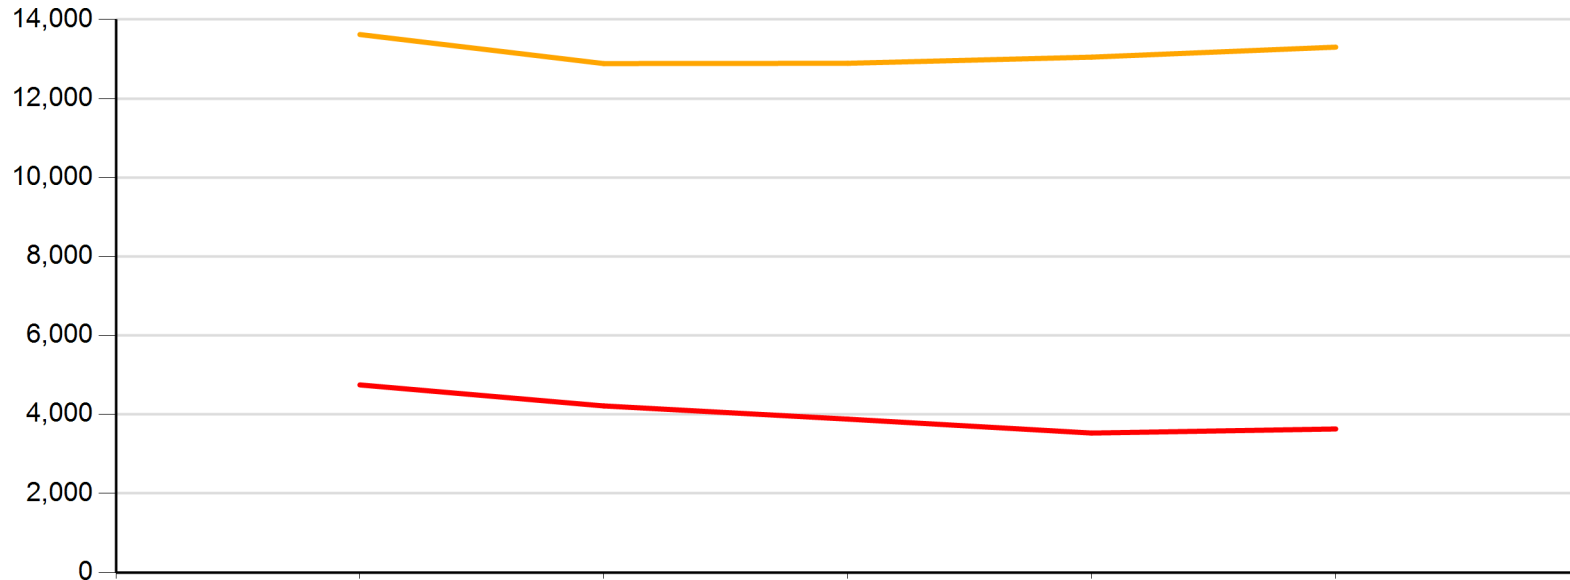

### Academic Year by Pell Grant Eligible Status - Line Graph

	Pell Grant Eligible	2019-2020	2020-2021	2021-2022	2022-2023	2023-2024
Red	Yes	4,748	4,216	3,882	3,529	3,633
Orange	No	13,622	12,886	12,893	13,050	13,302