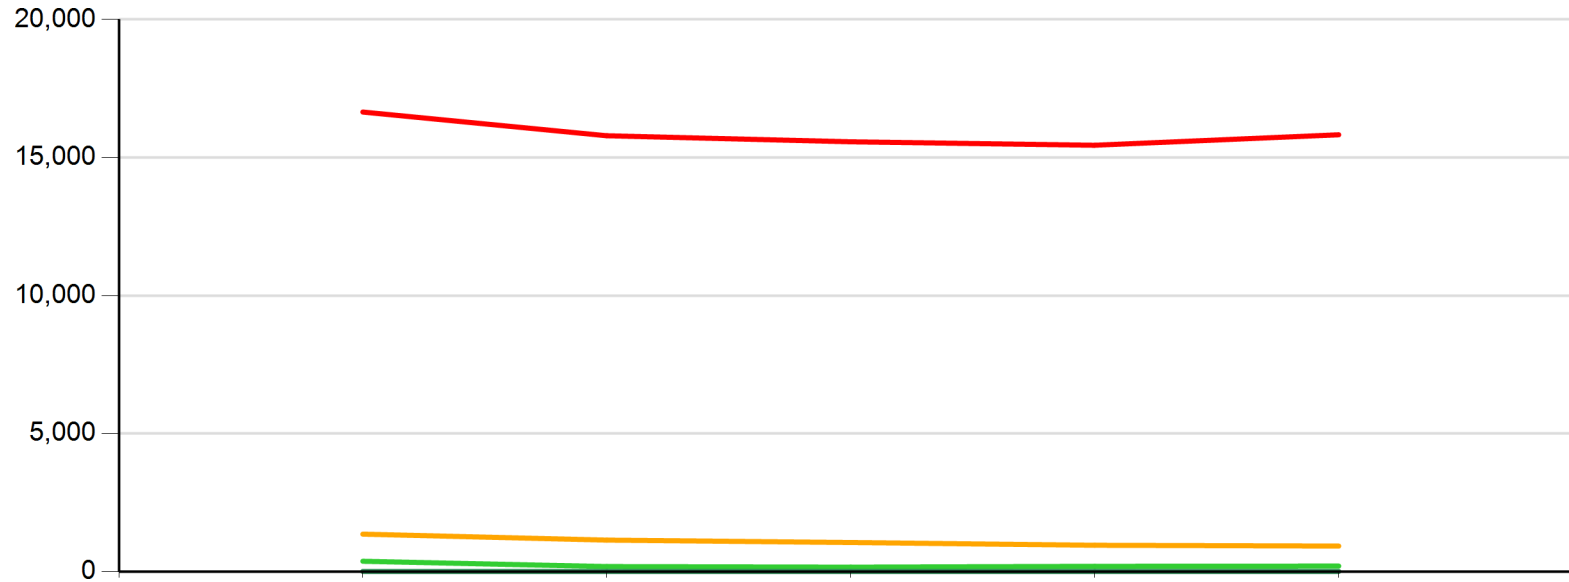

### Academic Year by Residency - Line Graph

	Residency	2019-2020	2020-2021	2021-2022	2022-2023	2023-2024
Red	Iowa	16,649	15,790	15,571	15,446	15,825
Orange	Out-of-State	1,351	1,135	1,048	949	919
Light Green	Foreign	369	177	156	186	195
Dark Green	Unknown	1	0	0	0	0