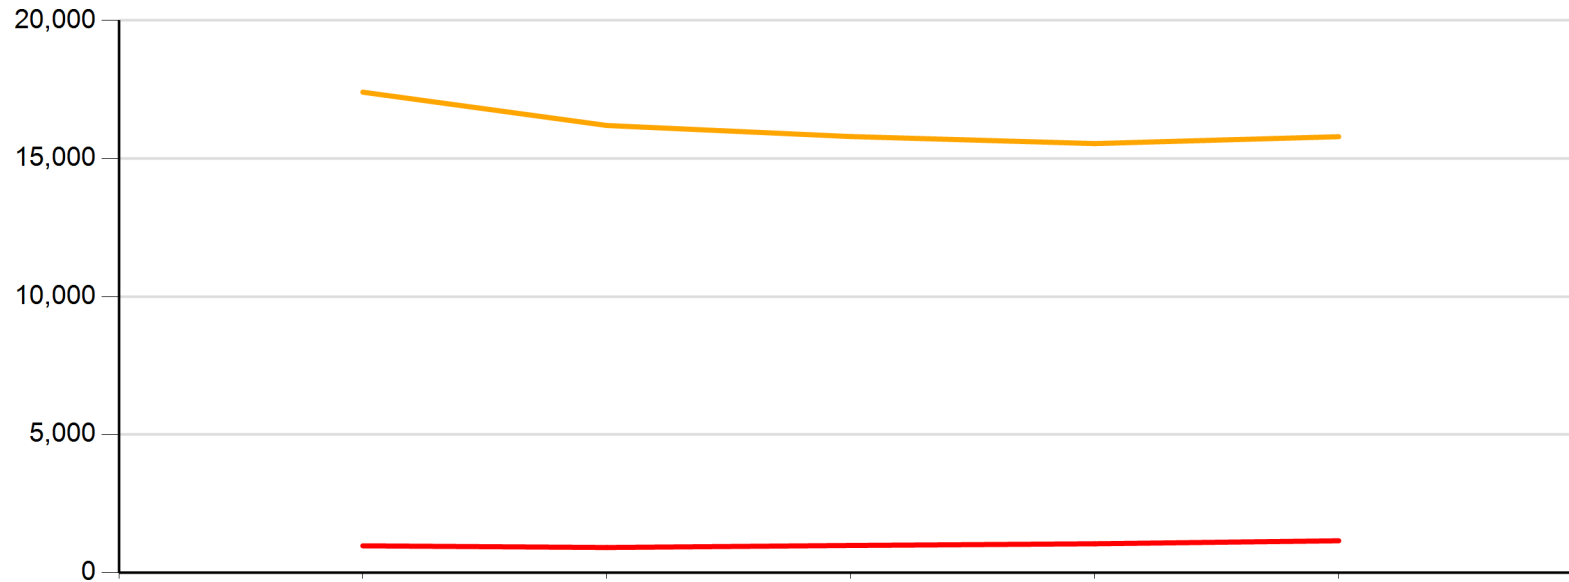

Academic Year by Served With Support Services - Line Graph

| | Served With Support Services | 2019-2020 | 2020-2021 | 2021-2022 | 2022-2023 | 2023-2024 |
|--------|------------------------------|-----------|-----------|-----------|-----------|-----------|
| Red | Yes | 965 | 904 | 978 | 1,038 | 1,147 |
| Orange | No | 17,405 | 16,198 | 15,797 | 15,543 | 15,792 |