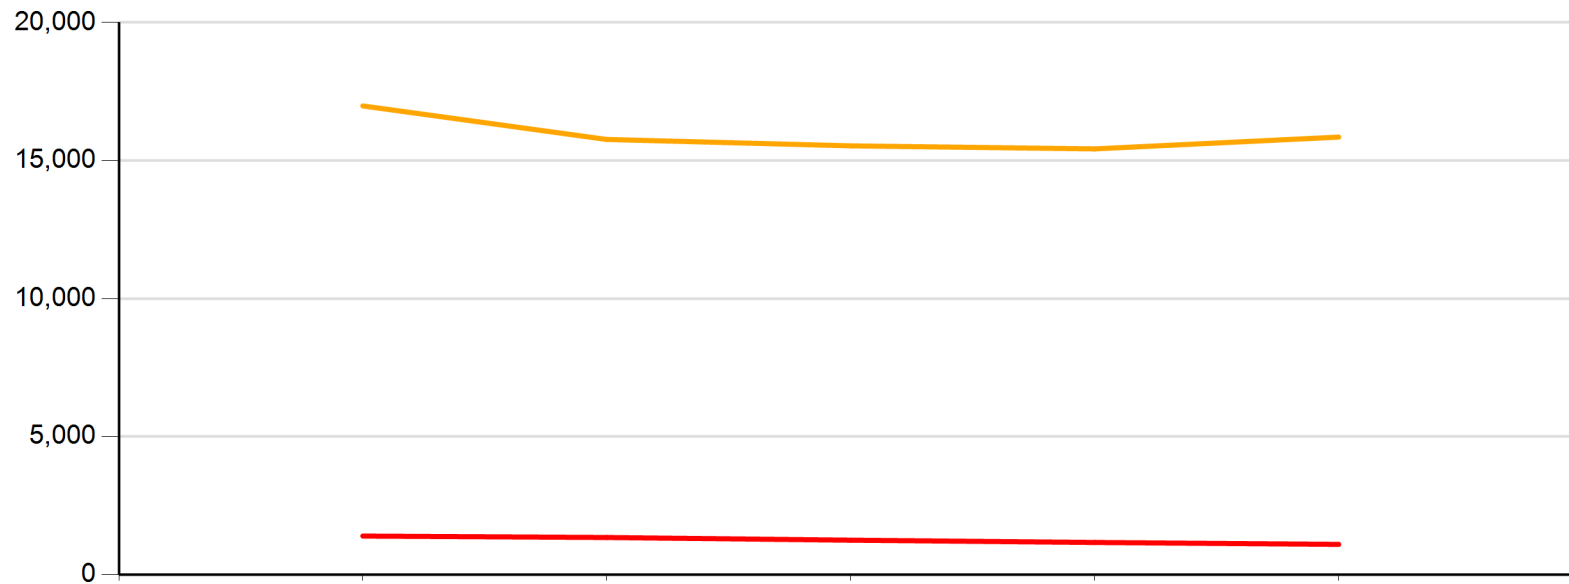

Academic Year by Single Parent - Line Graph

	Single Parent	2019-2020	2020-2021	2021-2022	2022-2023	2023-2024
Red	Yes	1,391	1,338	1,242	1,159	1,089
Orange	No	16,979	15,764	15,533	15,422	15,850