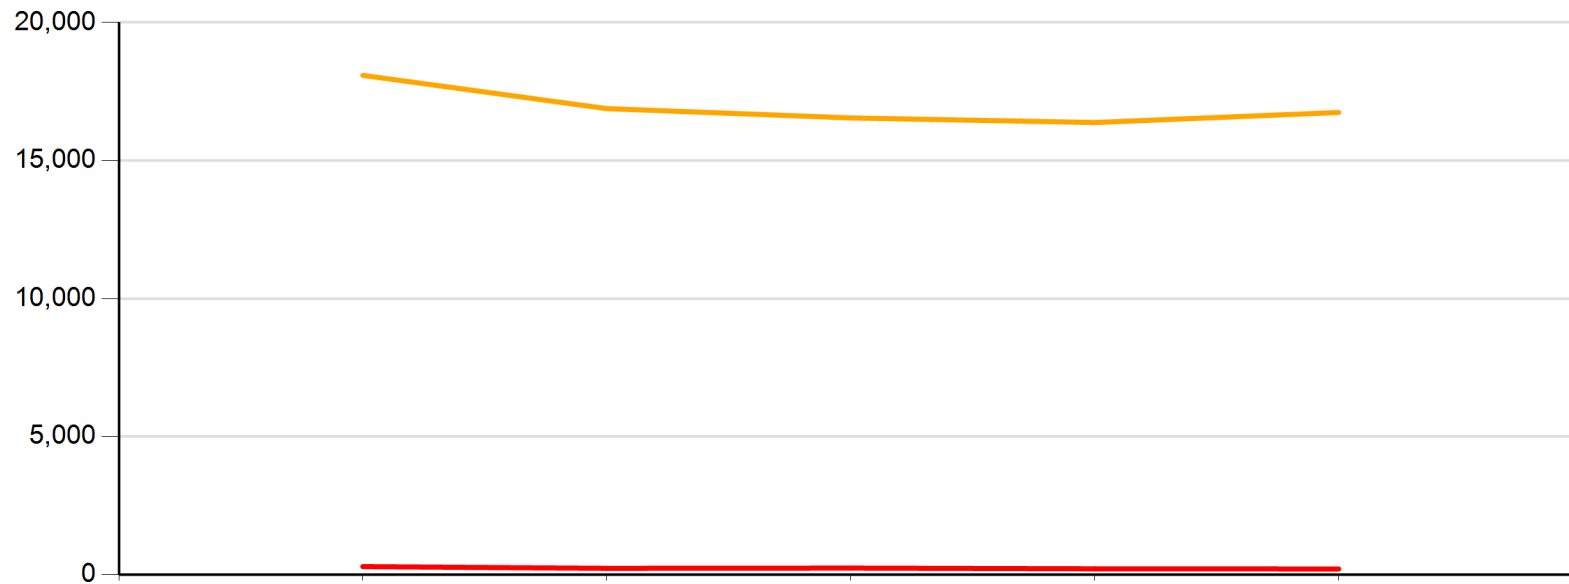

Academic Year by Veteran Status - Line Graph

	Veteran Status	2019-2020	2020-2021	2021-2022	2022-2023	2023-2024
Red	Yes	283	220	230	203	198
Orange	No	18,087	16,882	16,545	16,378	16,741