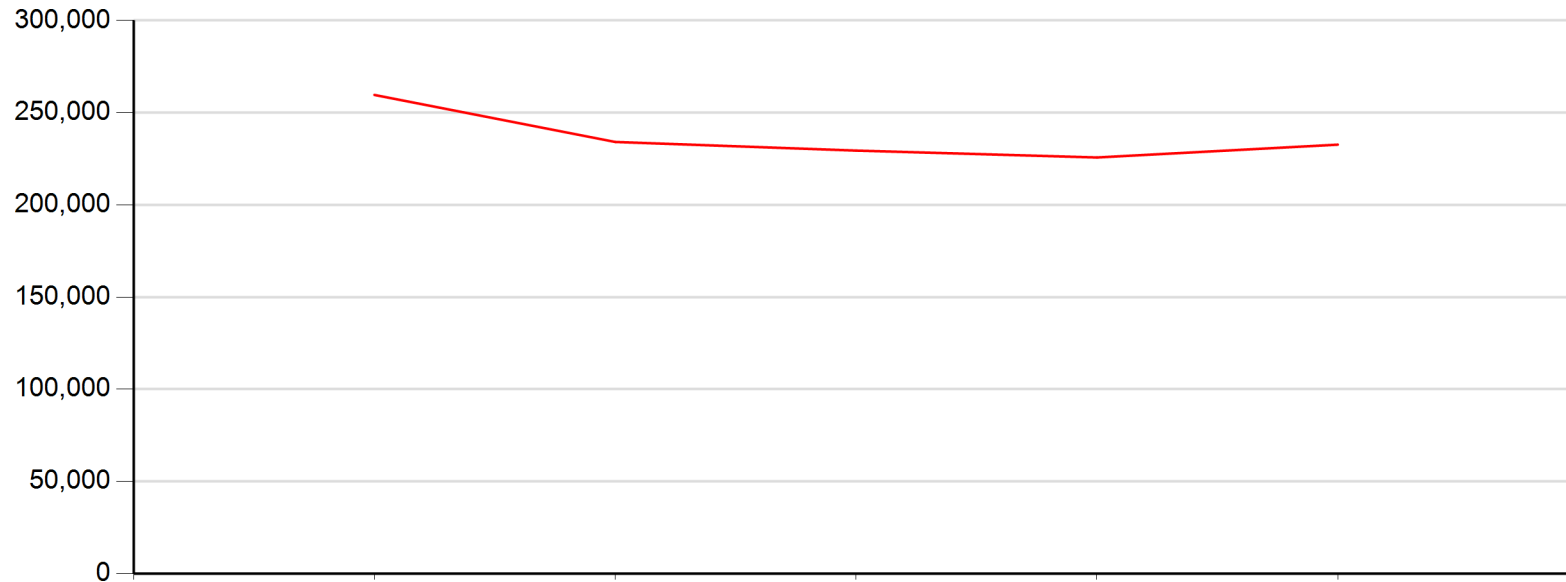

### Academic Year Credit Hours - Line Graph

	Total Credit Hours	2019-2020	2020-2021	2021-2022	2022-2023	2023-2024
Red	Total Credit Hours	259,663.50	234,135.50	229,456.50	225,716.50	232,689.50