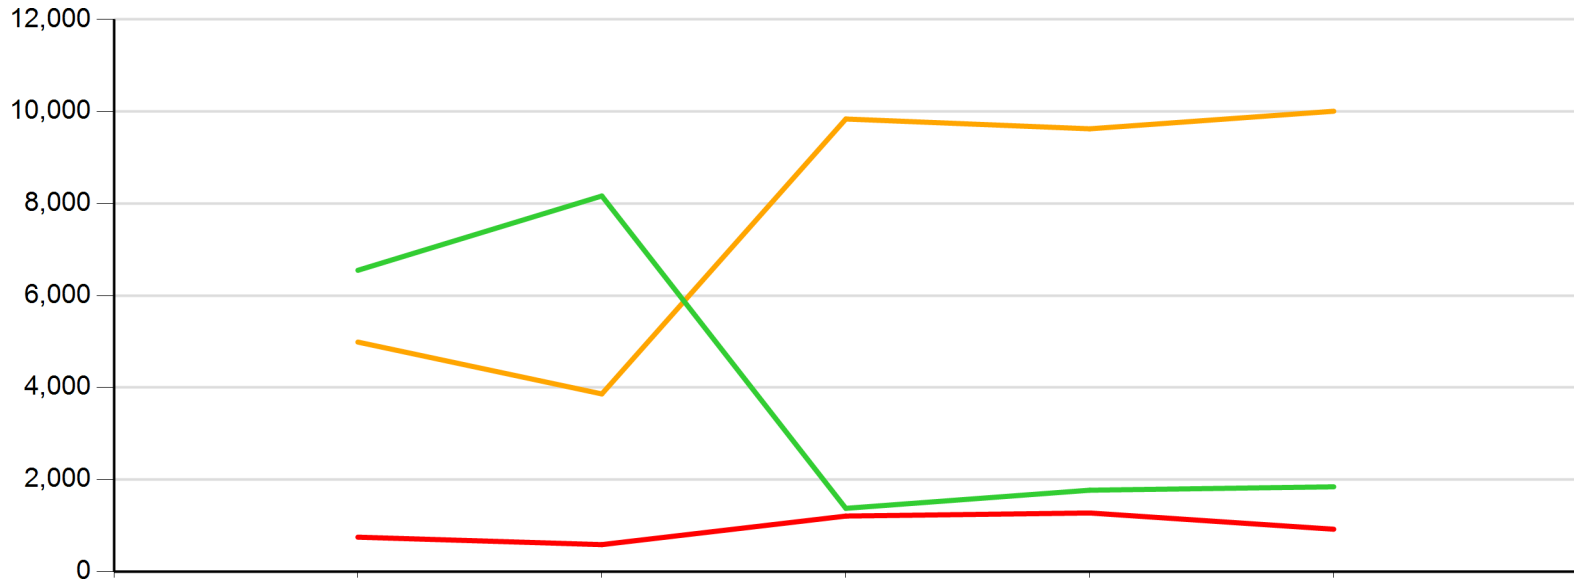

Fall Enrollment by Developmental English Status - Line Graph

	Develop. English	Fall 2020	Fall 2021	Fall 2022	Fall 2023	Fall 2024
Red	Yes	745	583	1,204	1,271	918
Orange	No	4,987	3,860	9,838	9,625	10,007
Light Green	Unknown	6,548	8,164	1,372	1,766	1,840