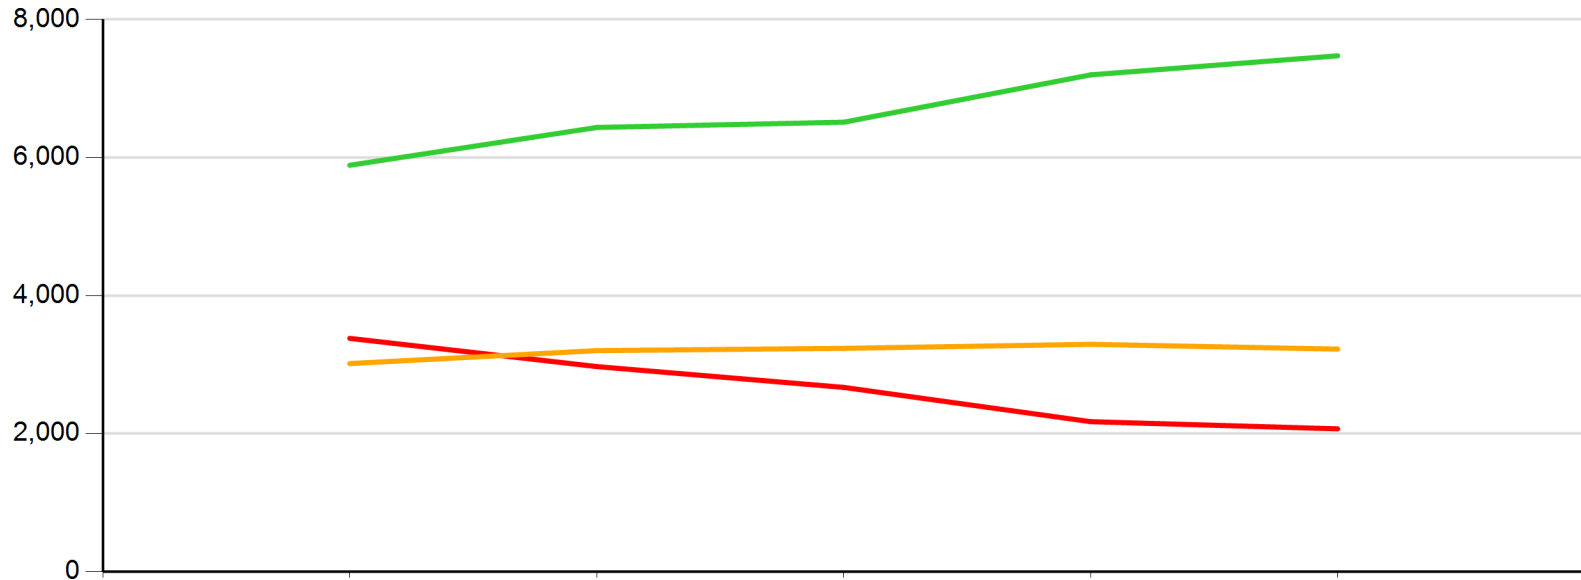

Fall Enrollment by Developmental Math Status - Line Graph

	Develop. Math	Fall 2020	Fall 2021	Fall 2022	Fall 2023	Fall 2024
Red	Yes	3,379	2,970	2,668	2,171	2,067
Orange	No	3,013	3,201	3,234	3,292	3,223
Light Green	Unknown	5,888	6,436	6,512	7,199	7,475