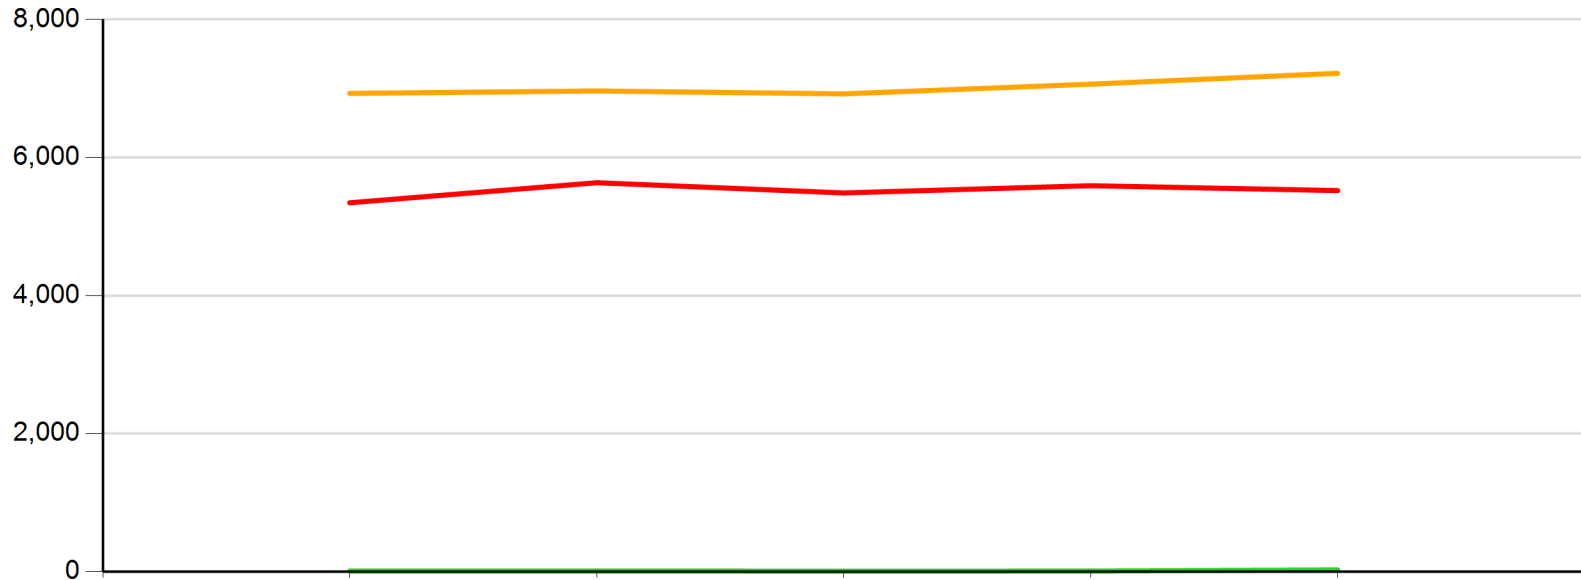

### Fall Enrollment by Gender - Line Graph

	Gender	Fall 2020	Fall 2021	Fall 2022	Fall 2023	Fall 2024
Red	Male	5,344	5,635	5,487	5,592	5,521
Orange	Female	6,930	6,965	6,923	7,064	7,221
Light Green	Unknown	6	7	4	6	23