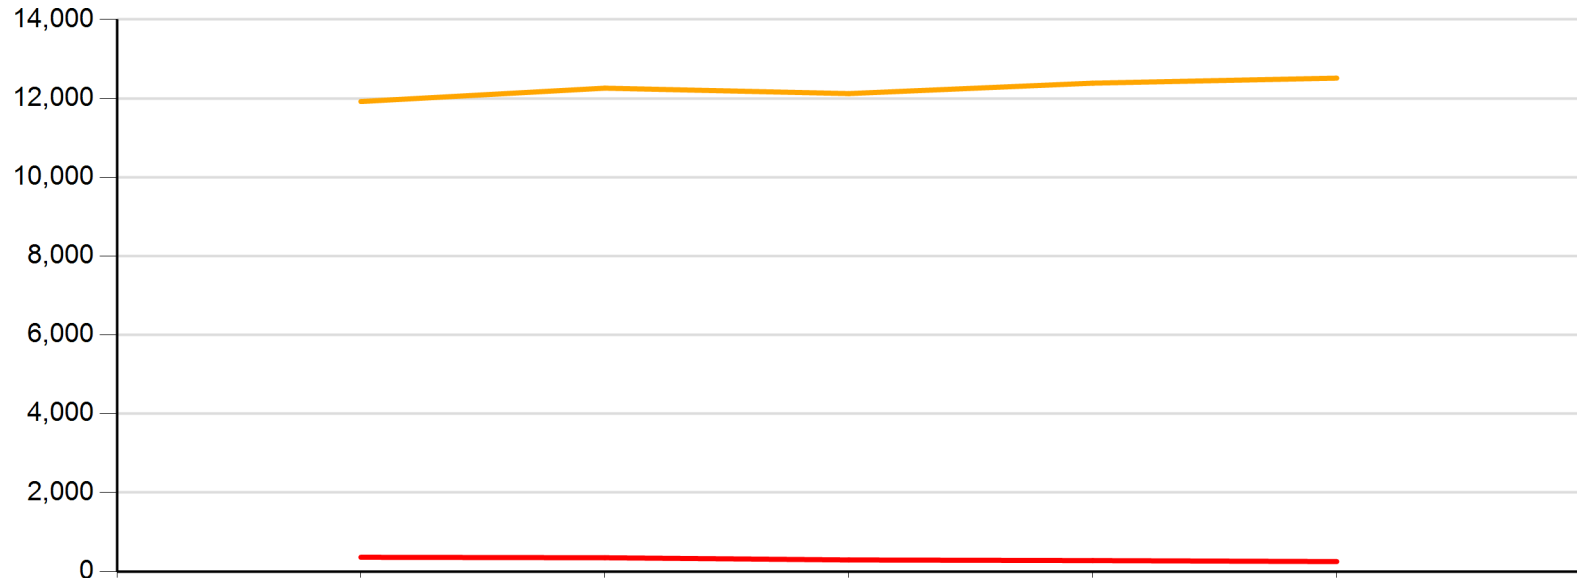

Fall Enrollment by Limited English Proficiency - Line Graph

| | Limited English Proficiency | Fall 2020 | Fall 2021 | Fall 2022 | Fall 2023 | Fall 2024 |
|--------|-----------------------------|-----------|-----------|-----------|-----------|-----------|
| Red | Yes | 359 | 347 | 292 | 275 | 250 |
| Orange | No | 11,921 | 12,260 | 12,122 | 12,387 | 12,515 |