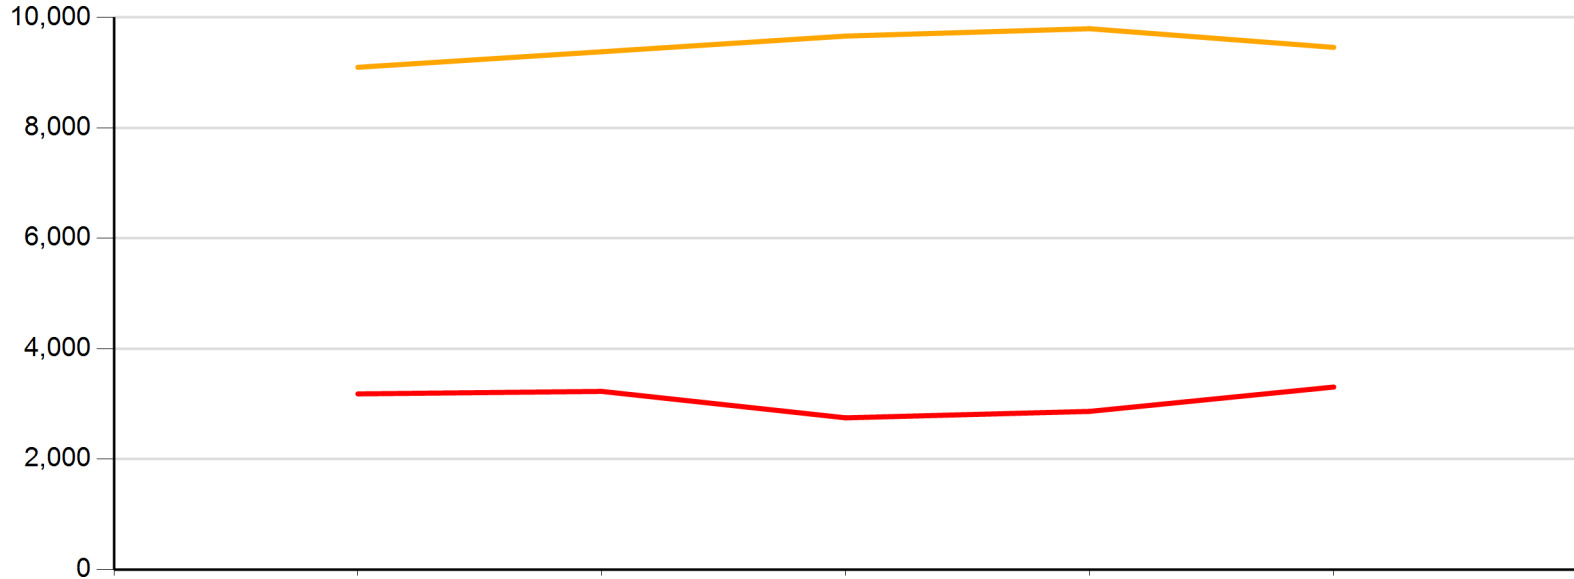

### Fall Enrollment by Pell Grant Eligible Status - Line Graph

	Pell Grant Eligible	Fall 2020	Fall 2021	Fall 2022	Fall 2023	Fall 2024
Red	Yes	3,181	3,226	2,747	2,864	3,305
Orange	No	9,099	9,381	9,665	9,798	9,460