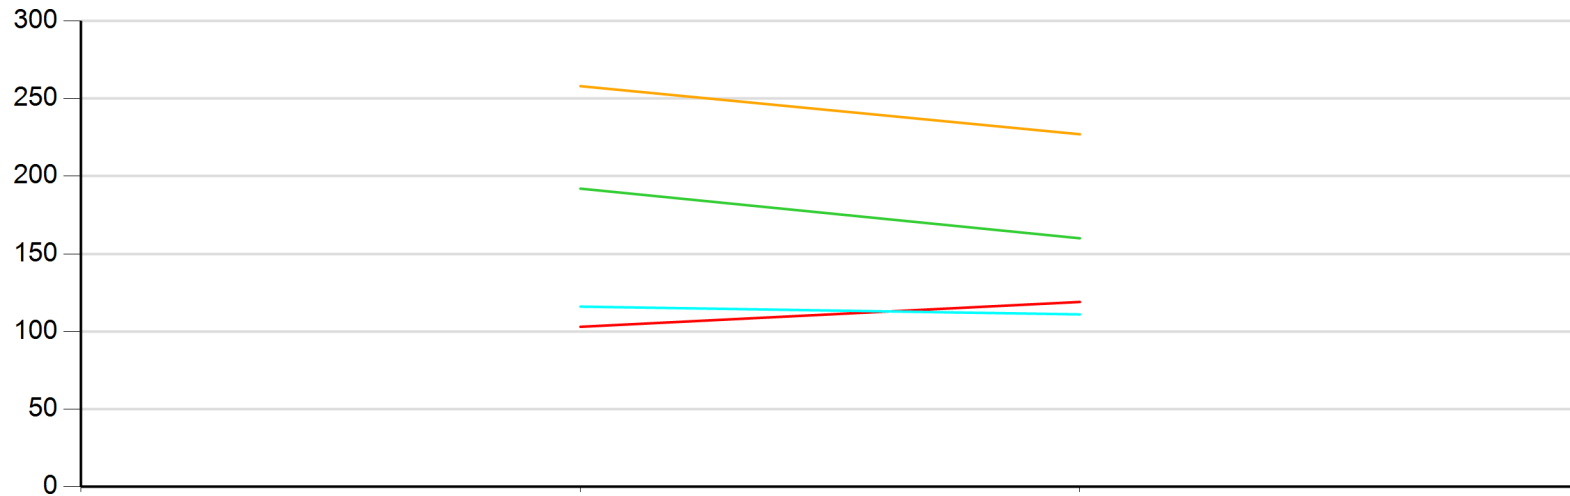

Fall Enrollment by Kirkwood Location - High School - Line Graph

	Kirkwood Location	Fall 2023	Fall 2024
Red	Benton Community High School	103	119
Orange	Linn Mar High School	258	227
Light Green	Jefferson High School	192	160
Light Blue	Vinton-Shellsburg High School	116	111