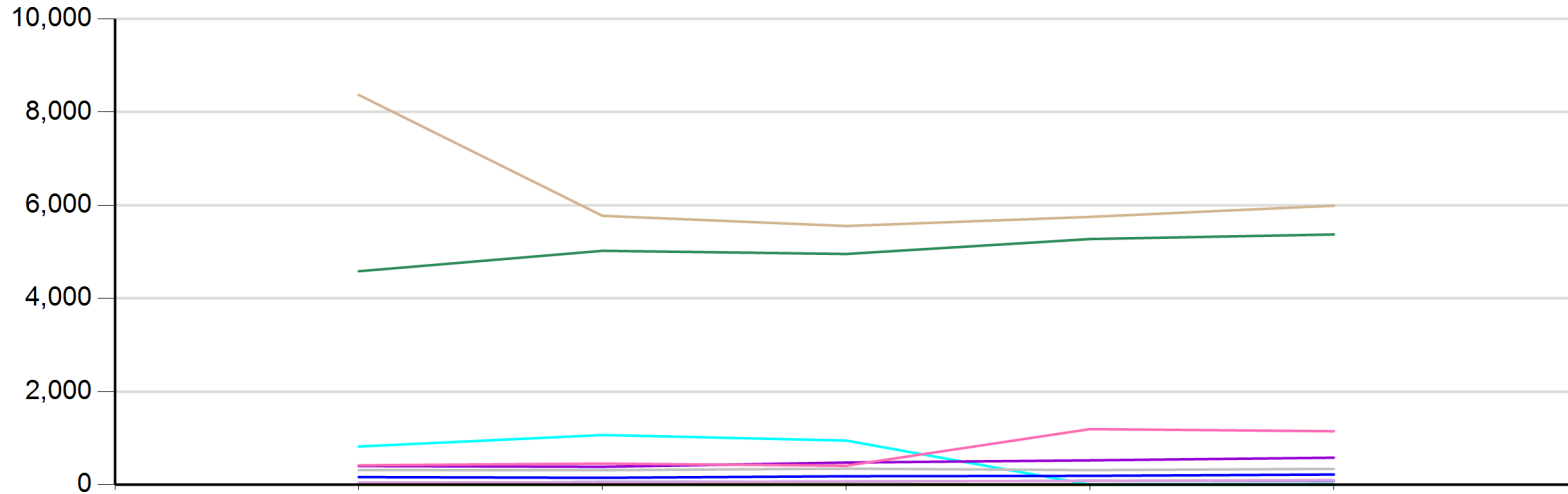

Fall Enrollment by Kirkwood Location - Line Graph

	Kirkwood Location	Fall 2020	Fall 2021	Fall 2022	Fall 2023	Fall 2024
Red	Belle Plaine Tippie-Mansfield Center	0	0	0	0	0
Orange	Benton County Center	0	0	0	0	0
Light Green	Cedar County Center	0	0	0	0	0
Light Blue	Iowa City Campus	820	1,067	948	0	0
Blue	Iowa County Center	22	60	68	84	75
Light Purple	Kirkwood CE Training Center	46	53	69	84	98
Dark Purple	Kirkwood RC Linn County	401	384	476	523	580
Pink	Kirkwood RC Univ. of Iowa	417	453	408	1,194	1,148
Dark Green	Main Campus	4,583	5,022	4,954	5,275	5,373
Gray	Monticello Center JREC	314	312	345	314	341
Beige	Online	8,369	5,773	5,554	5,750	5,991
Royal Blue	Washington County RC	164	148	182	190	219