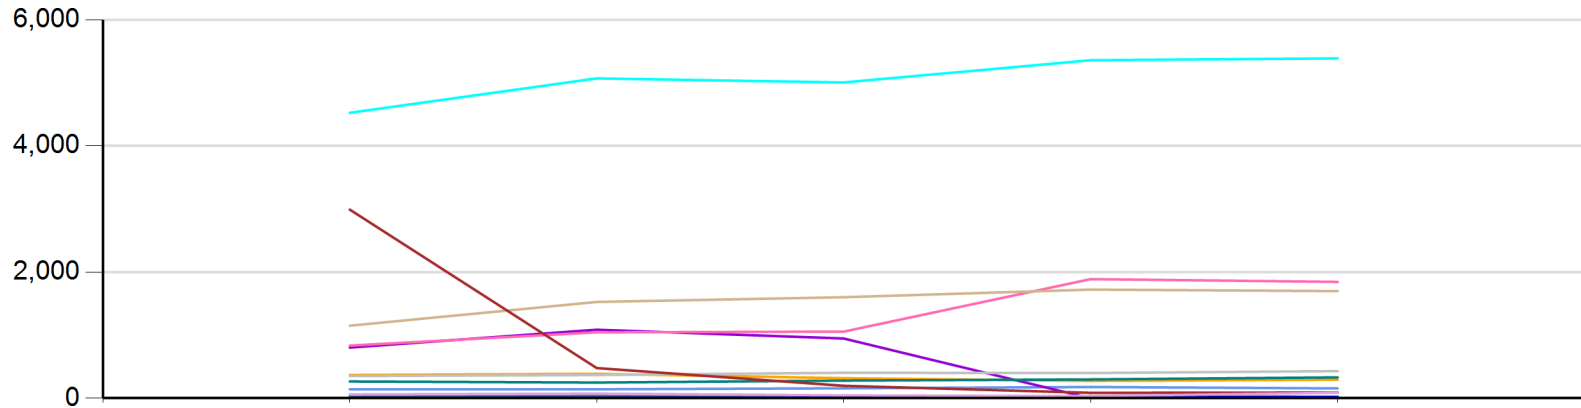

Fall Enrollment by Location Code - Line Graph

	Location Code	Fall 2020	Fall 2021	Fall 2022	Fall 2023	Fall 2024
Red	AT - Online	1	0	0	0	0
Orange	BN - Benton County	370	388	319	275	296
Light Green	BP - Belle Plaine	18	15	28	0	0
Dark Green	CD - Cedar County	44	41	38	28	24
Light Blue	CR - Cedar Rapids - Main Campus	4,525	5,070	5,006	5,358	5,387
Blue	IA - Iowa County	144	143	159	179	157
Purple	IC - Iowa City Campus	804	1,087	948	0	0
Pink	JH - Johnson County	836	1,046	1,057	1,889	1,845
Gray	JN - Jones County	353	369	405	401	431
Beige	LN - Linn County	1,151	1,527	1,602	1,723	1,699
Royal Blue	OD - Out of District	8	10	10	19	21
Yellow	SA - Study Abroad	0	0	0	0	0
Teal	WA - Washington County	267	250	281	299	332
Brown	WL - WebLive/Zoom	2,991	479	198	87	92
Light Purple	FL - FlexForward	62	74	46	35	88