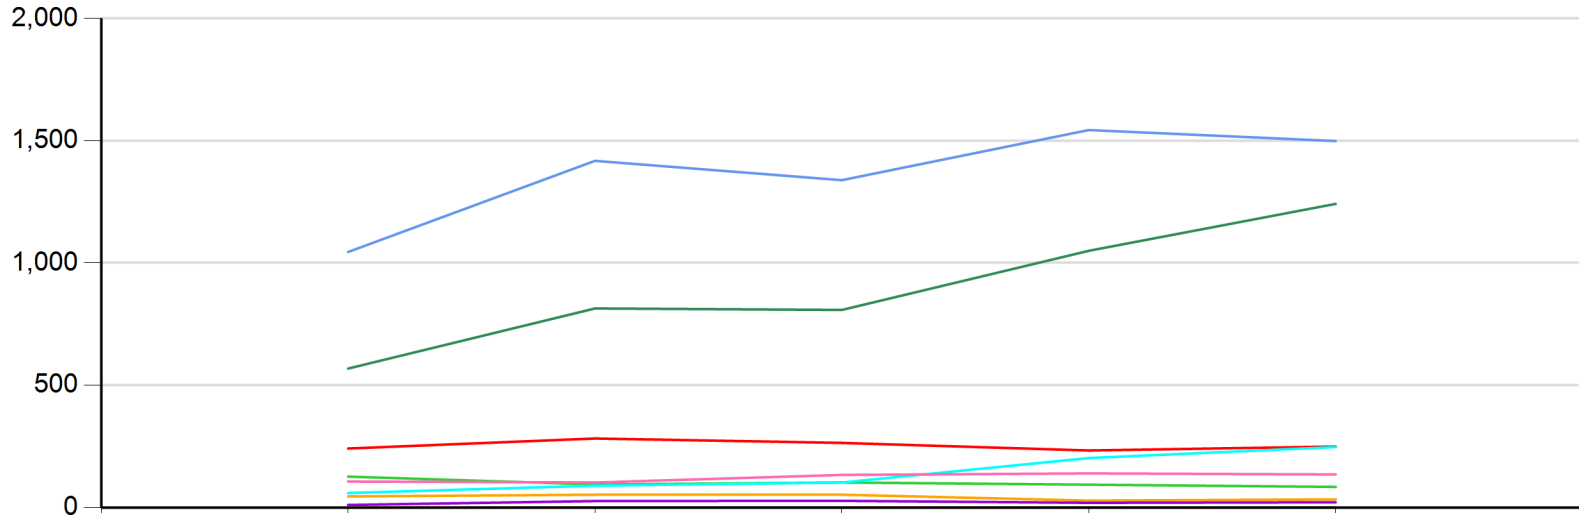

Fall Enrollment by Other Location - Line Graph

	Other Location	Fall 2020	Fall 2021	Fall 2022	Fall 2023	Fall 2024
Red	Benton County Other	241	282	264	233	249
Orange	Cedar County Other	45	52	52	28	33
Light Green	Iowa County Other	126	94	102	93	84
Dark Green	Johnson County Other	568	814	808	1,050	1,242
Light Blue	Jones County Other	59	89	102	202	247
Blue	Linn County Other	1,045	1,418	1,339	1,544	1,499
Dark Purple	Out of District	10	26	27	19	21
Pink	Washington County Other	106	102	133	139	135
Gray	Study Abroad	0	0	0	0	0
Beige	Location Unknown	0	0	0	0	0